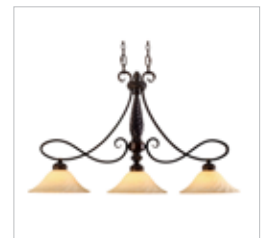

8106-10 CDB

GOLDENLIGHTING.COM | TOLL FREE: 800.277.0979 | FAX: 850.877.1346 | EMAIL: cs@goldenlighting.com

Dimensions and specifications are approximate and based on the most current information possible at the time of publication. Golden Lighting reserves the right to make design changes and modifications without prior notice. Golden Lighting products are UL/CUL approved. Unless otherwise noted as pending, Wattages stated are the maximum recommended; however, lower wattages may be used. Bulbs are not included unless otherwise noted. Larger fixtures may require reinforced outlet boxes and additional support. Receipt or possession of this catalog does not constitute an agreement to sell.